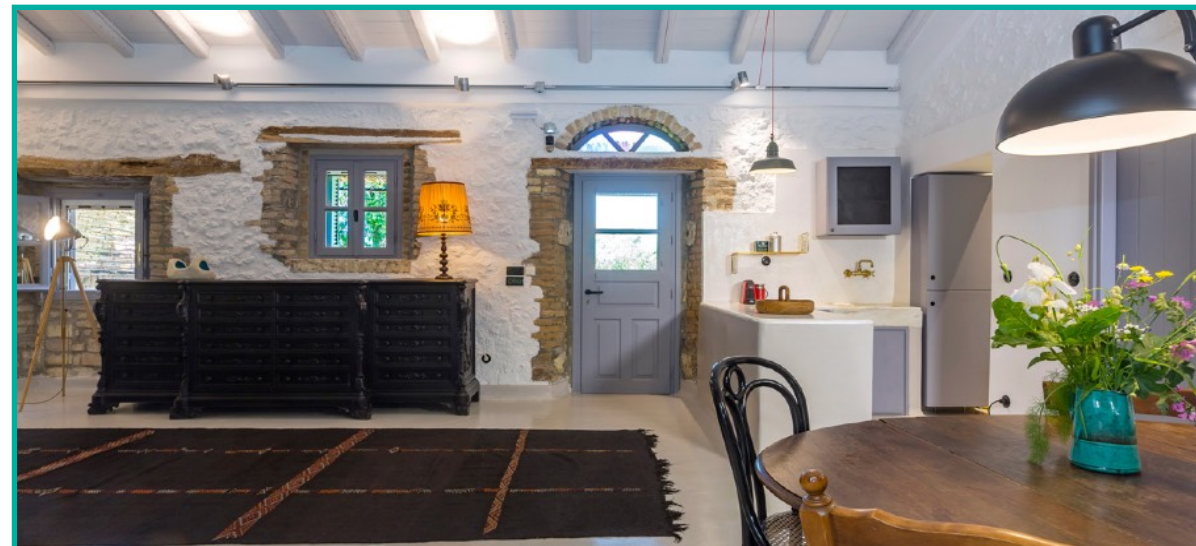

### THE FARM

Two bedrooms with an open-plan kitchen, bathroom with shower and a spacious, authentic seating area. The walls are made from traditional building methods utilizing local stone as well as a handmade wooden ceiling.

## THE VILLA

*Our Villa Rentals*

The storage house is the oldest building on the farm, dating back from the beginning of the 19th century. Over the years, it was used to store olive oil, and now it is transformed into a house. Two bedrooms, a large living room and an expansive garden set, under the shadow of centuries old olive trees. The outdoor area is equipped with dining table, hammocks and relaxing chairs. This house is designed for total relaxation!